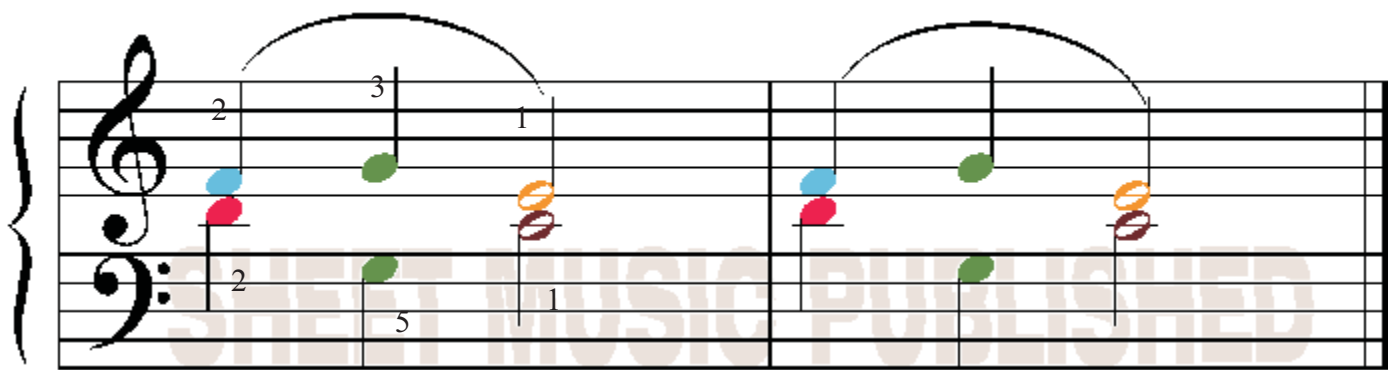

Fra Martino Campanaro

SHEET MUSIC PUBLISHED
ON WWW.LUIRAFFIMARTI.IT/.EU

The first system of musical notation is in 4/4 time. The treble clef staff contains a whole note chord consisting of a dark red note (F4), a red note (G4), and an orange note (A4). The bass clef staff contains a whole note chord consisting of a dark red note (F3), a red note (G3), and an orange note (A3). The first measure is followed by a second measure with a similar chord structure.

The second system of musical notation is in 4/4 time. The treble clef staff contains a melody of three eighth notes: an orange note (F4), a blue note (G4), and a green note (A4). The bass clef staff contains a whole note chord consisting of a dark red note (F3), a red note (G3), and an orange note (A3). The first measure is followed by a second measure with a similar chord structure.