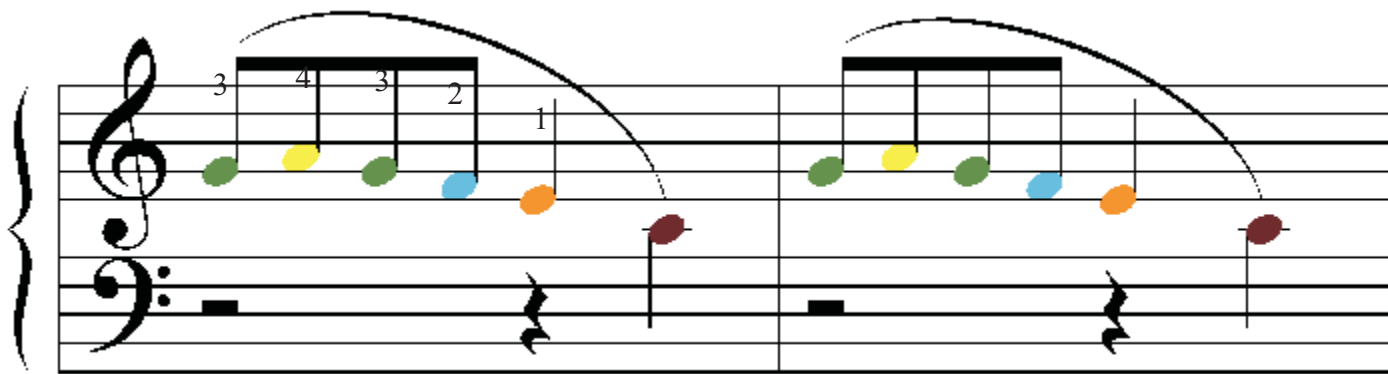

Fra Martino Campanaro

SHEET MUSIC PUBLISHED
ON WWW.LUIRAFFIMARTI.IT/.EU

The first system of musical notation is in 4/4 time. The treble clef staff contains a whole note chord consisting of a dark red note (F4), a red note (G4), and an orange note (A4). The bass clef staff contains a whole note chord consisting of a dark red note (F3), a red note (G3), and an orange note (A3). The first measure is followed by a second measure with a similar chord structure.

The second system of musical notation is in 4/4 time. The treble clef staff contains a melody of three eighth notes: an orange note (F4), a blue note (G4), and a green note (A4). The bass clef staff contains a whole note chord consisting of a dark red note (F3), a red note (G3), and an orange note (A3). The first measure is followed by a second measure with a similar chord structure.